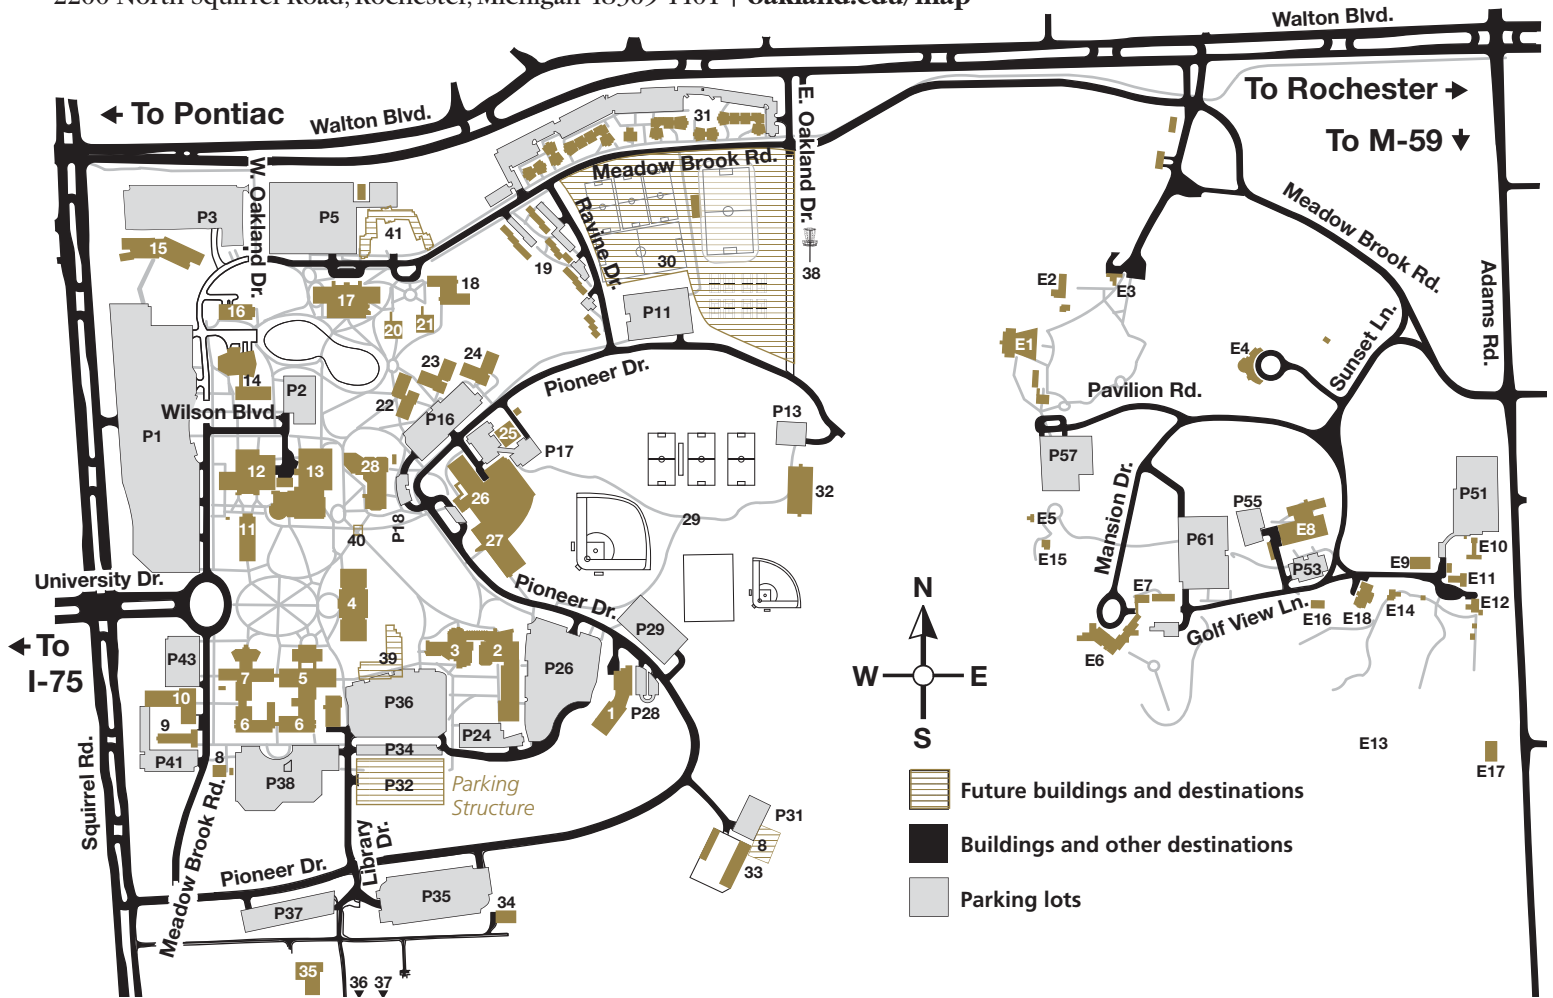

Oakland University | Campus

2200 North Squirrel Road, Rochester, Michigan 48309-4401 | oakland.edu/map

Main Campus

Anibal House (ANI)	23
Ann V. Nicholson Student Apts (AVN)	31
Athletics Center (ATH)	26
• Aquatics Center	
• O'rena	
Belgian Barn	9
Buildings and Grounds	33
Central Heating Plant	
Dodge Hall of Engineering (DHE)	5
Electrical Substation	35
<i>Elliott Carillon Tower</i>	40
Elliott Hall (EH)	3
<i>Engineering Center</i>	39
Facilities Management (FM) <i>(Future Site)</i>	8
Fitzgerald House (FTZ)	22
George T. Matthews Apartments	19
Graham Health Center (GHC)	16
Grizzly Oaks Disc Golf Course	38
Hamlin Hall (HAM)	18
Hannah Hall of Science (HHS)	7
Hill House (HIL)	20
Human Health Building (HHB)	15
Kettering Magnetics Lab (KML) <i>off map</i>	36
Kresge Library (KL)	4
Lower Fields	29

North Foundation Hall (NFH)	12
• Admissions	
• Student Services	
Oakland Center (OC)	13
Observatory <i>off map</i>	37
O'Dowd Hall (ODH)	28
• Registrar	
Pawley Hall (PH)	1
• Lowry Center for Early Childhood Education	
Police and Support Services Building (PSS)	10
Pryale House (PRY)	24
Recreation Center (REC)	27
Science and Engineering Building (SEB)	6
South Foundation Hall (SFH)	11
Sports Bubble	32
Storage Facility (GUS)	34
<i>Student Housing Development</i>	41
Van Wagoner House (VWH)	21
Vandenberg Hall (VBH)	17
Varner Hall (VAR)	2
• Varner Recital Hall	
• Varner Studio Theatre	
Wilson Hall (WH)	14
• Meadow Brook Theatre	
• Oakland University Art Gallery	
Upper Fields – <i>playing fields enhancements</i>	30