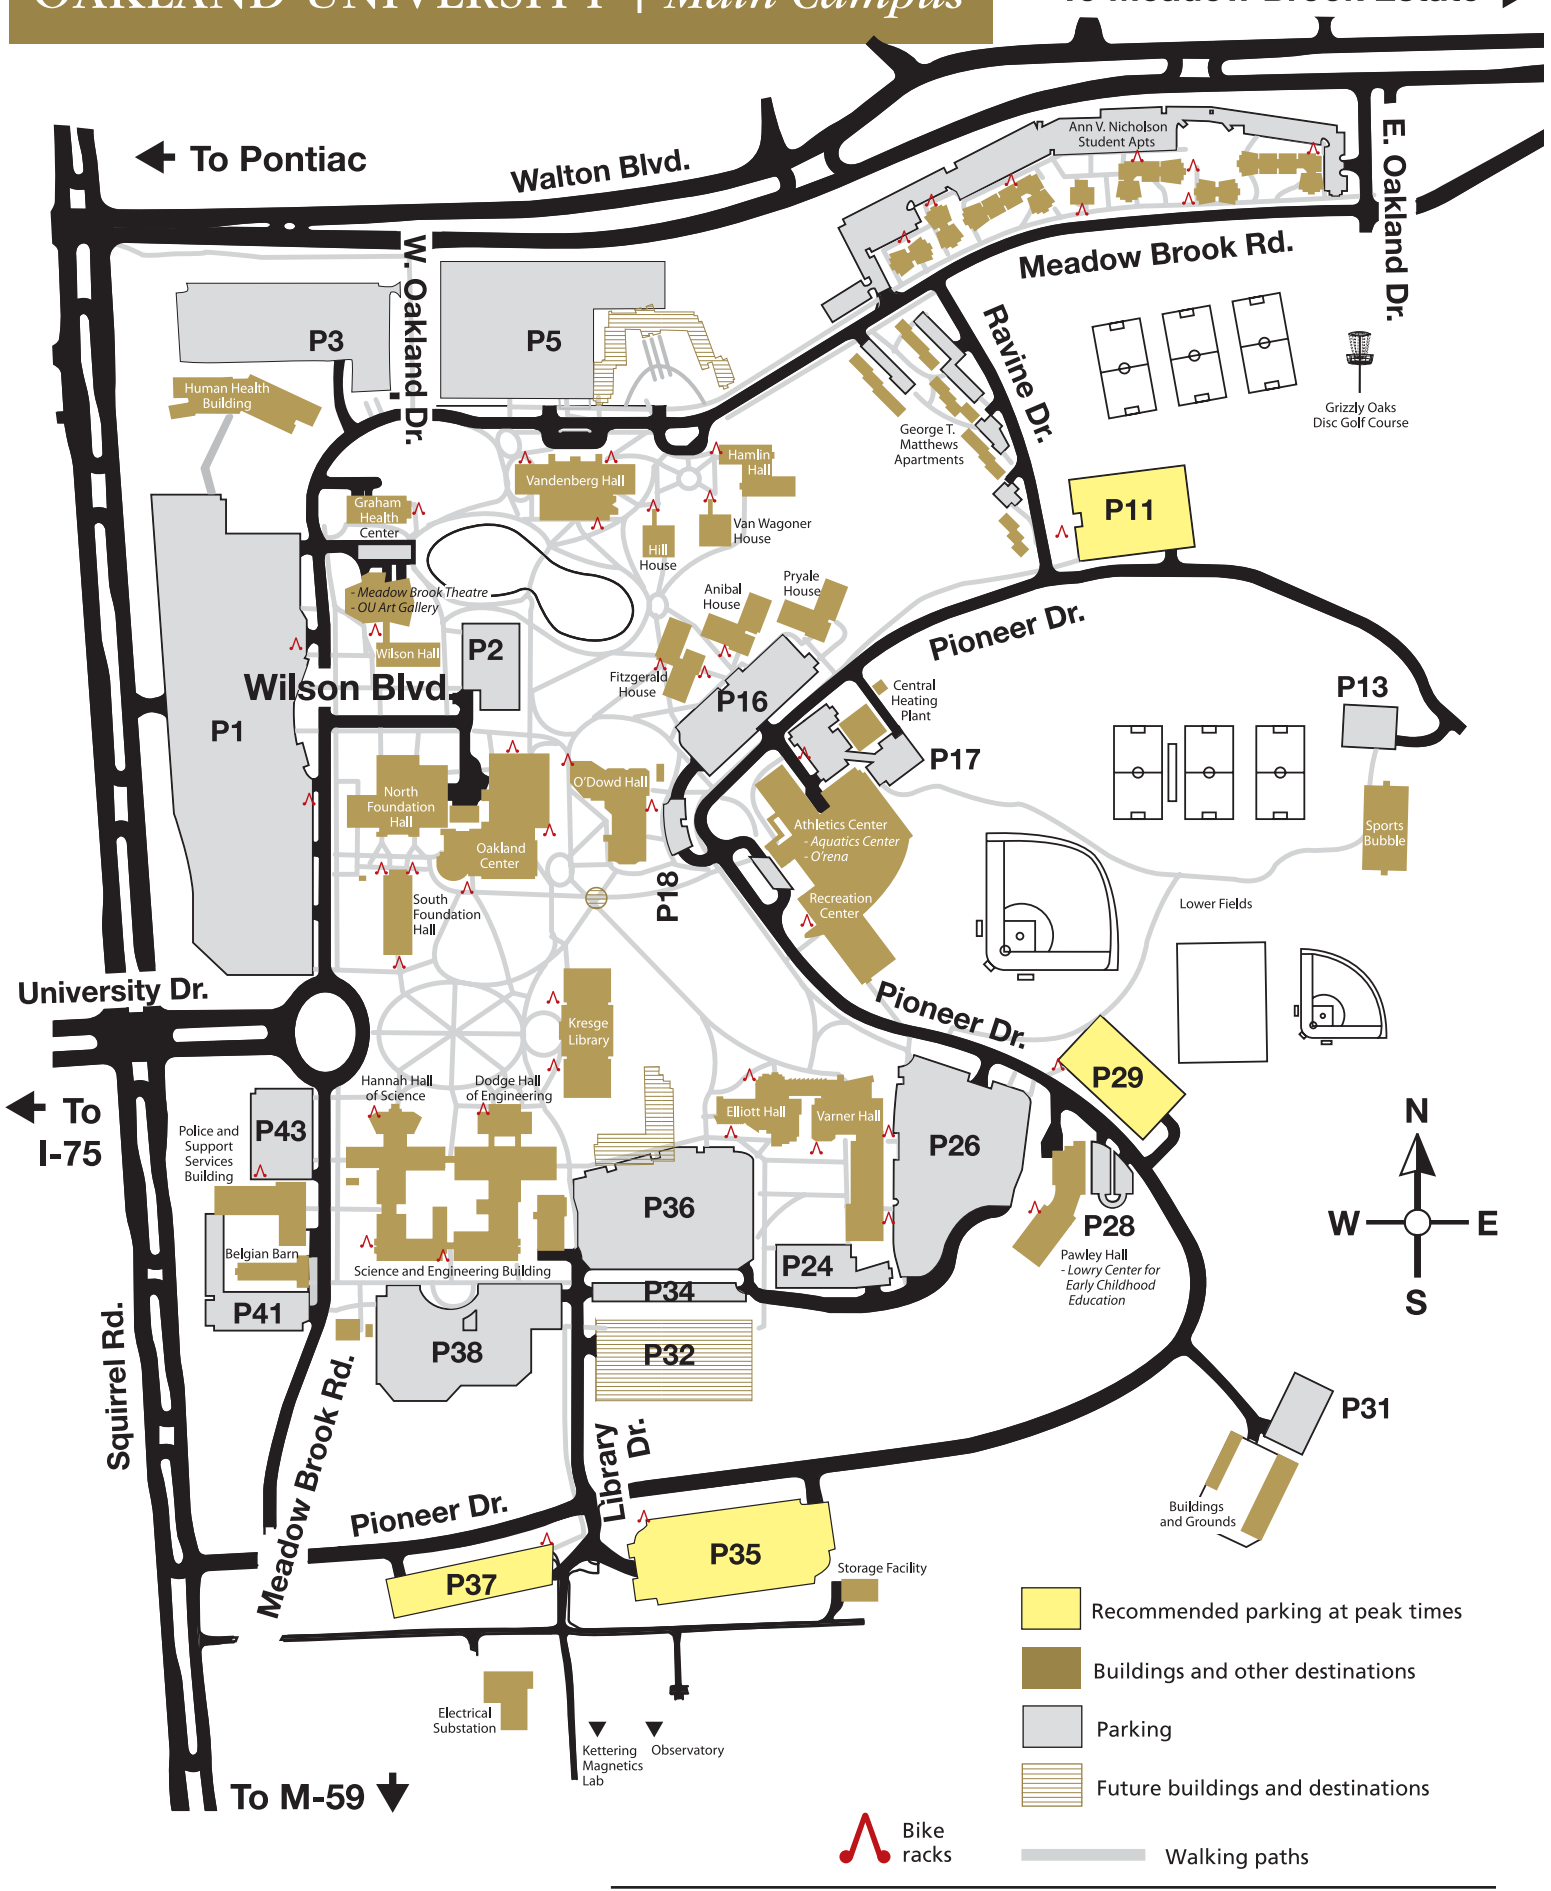

# OAKLAND UNIVERSITY | *Main Campus*

To Meadow Brook Estate →

← To Pontiac

← To I-75

To M-59 ↓

More than 50 bike racks are located near academic buildings, residence halls and parking lots. Go to [oakland.edu/bike](http://oakland.edu/bike) to learn more about OU's Bike Loan program.