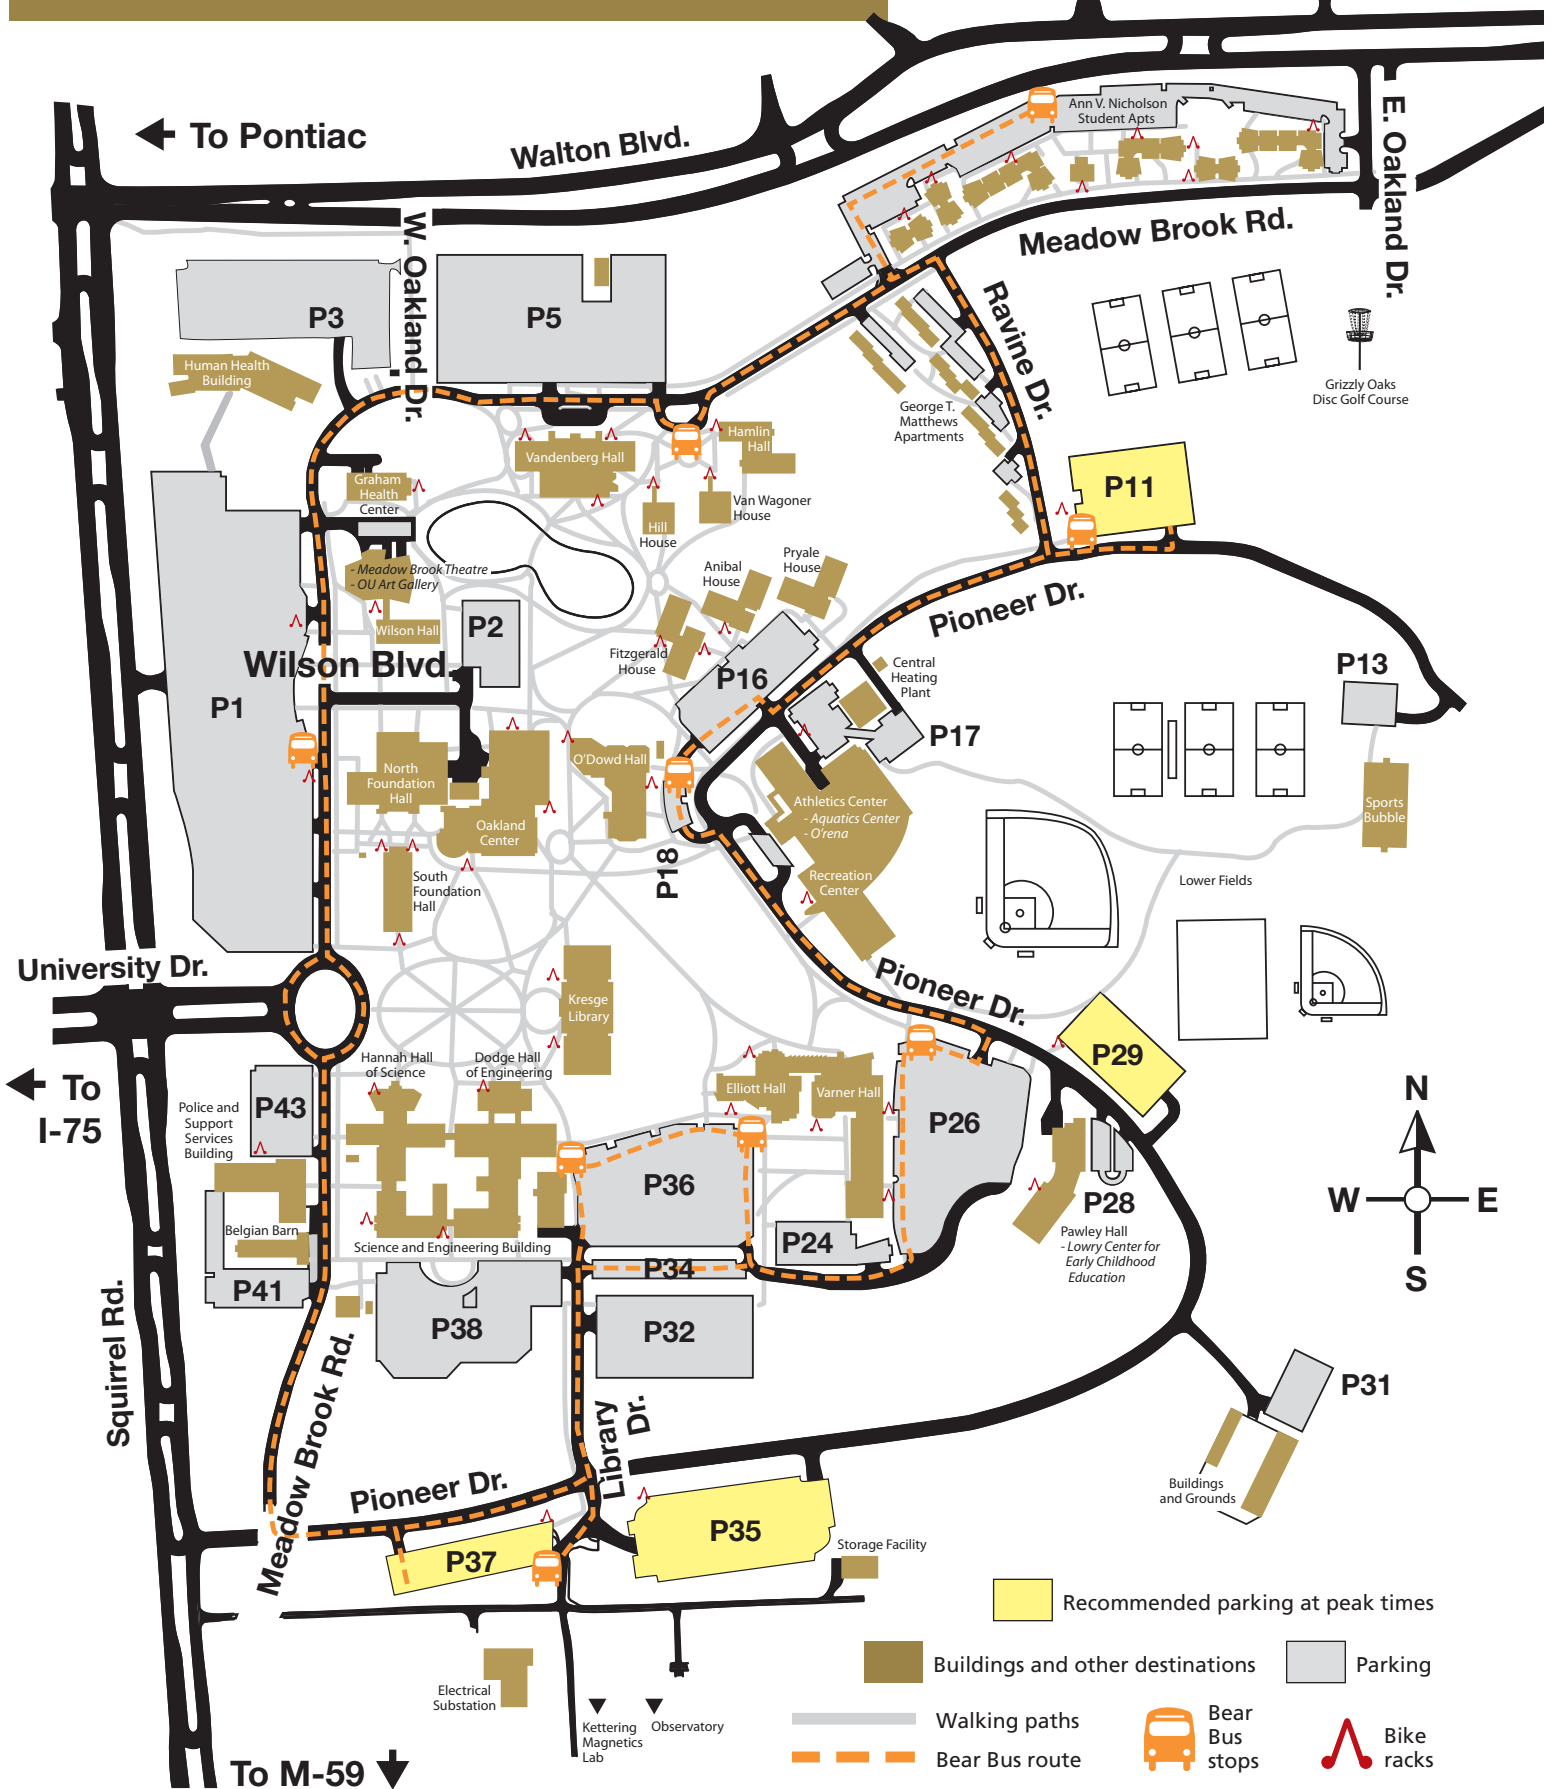

Oakland University | Main Campus

To Meadow Brook Estate →

More than 50 bike racks are located near academic buildings, residence halls and parking lots. The OU Bike Share Program operates on the honor system. Ride then return the bike to the closest rack at your destination.